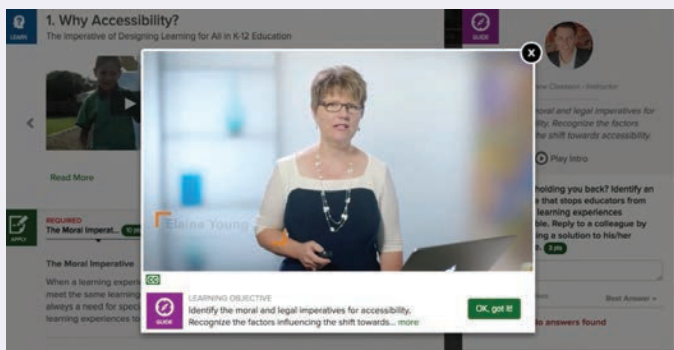

Course Table of Contents

- 1 Identify the moral and legal imperatives for accessibility
- 2 Recognize the identifiers and common needs of students with disabilities
- 3 Evaluate the accessibility of current pedagogy, curriculum and materials
- 4 Utilize tools and resources to make learning experiences more accessible
- 5 Design and deliver more accessible learning experiences for all students
- 6 Create a culture of accessibility at your school or district

Course Benefits

Each section provides valuable information on the needs of a variety of learners and how to develop an accessibility plan.

A unique social networking feature enables collaboration and meaningful discussions to develop among peers.

Instructor guidance videos lead educators through the course content and provide real world examples of accessibility solutions.

Learning is incentivized through a point system. Learners earn points for completing sections, activities and taking a deeper dive to external resources.