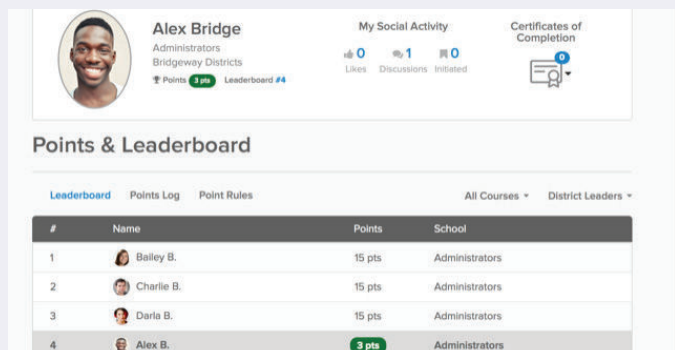

Course Benefits

Each section provides valuable information on the needs of a variety of learners and how to develop an accessibility plan.

A unique social networking feature enables collaboration and meaningful discussions to develop among peers.

Instructor guidance videos lead educators through the course content and provide real world examples of accessibility solutions.

Learning is incentivized through a point system. Learners earn points for completing sections, activities and taking a deeper dive to external resources.