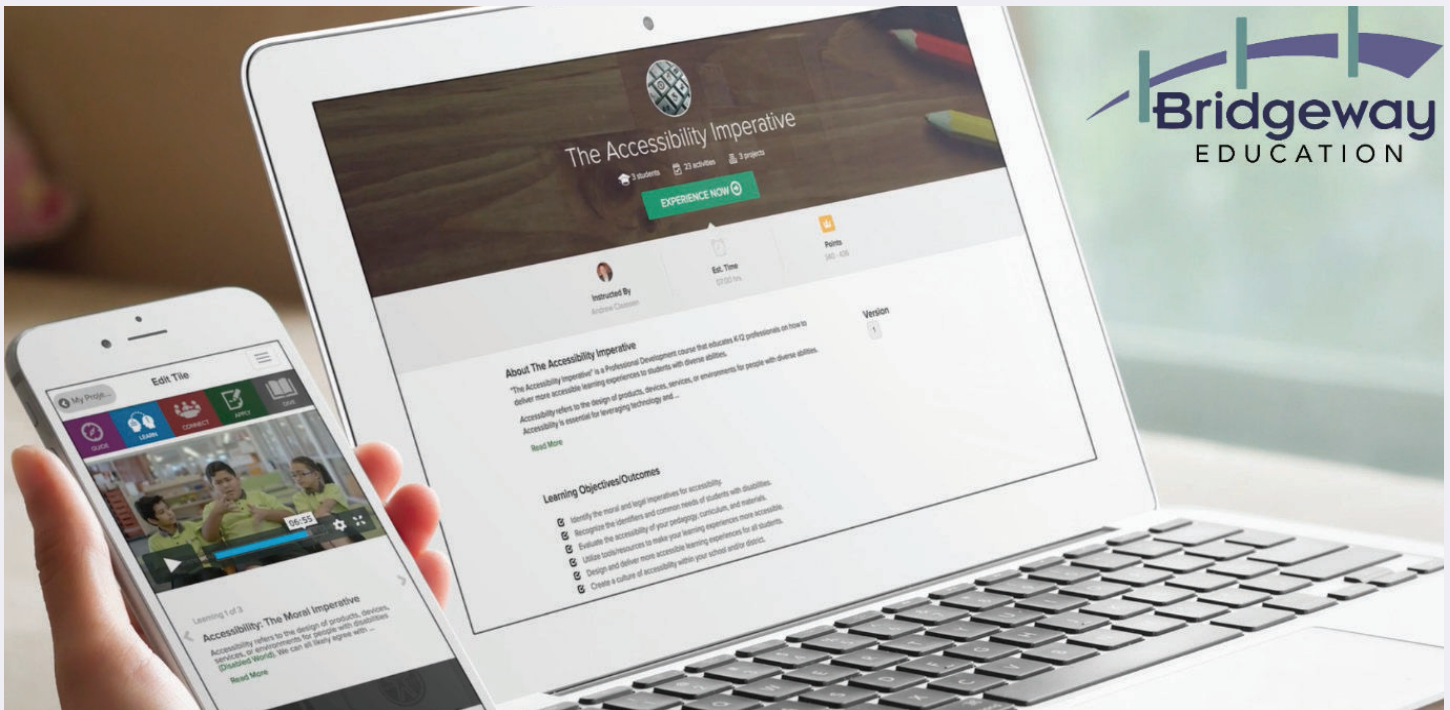

The Accessibility Imperative

The Accessibility Imperative is a Professional Development course that educates K-12 professionals on how to deliver more accessible learning experiences to students with diverse abilities.