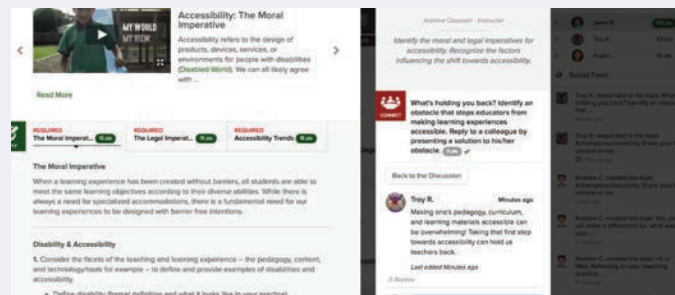

A unique social networking feature enables collaboration and meaningful discussions to develop among peers.